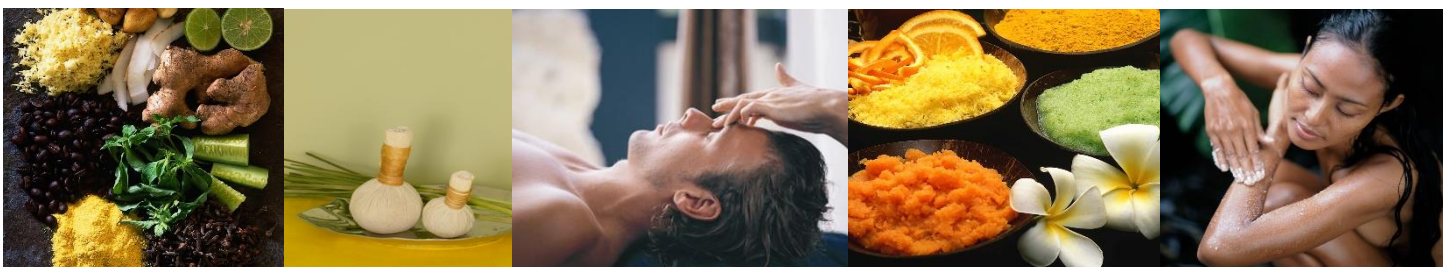

Fancy Foot-work

50 mins

The most blissful ride your feet will ever take you on. It's like reflexology without the 'ouch'. Based on the same therapeutic principles of its ancient ancestor, this foot massage will help to release toxins and restore your body's energy flow.

Pure Nature Facial

50 mins

Mandara Spa's signature facial is rich in enzymes that can peel away dead skin, antioxidant, vitamins to protect and treat the cells from environmental (and self-included!) pollutants and natural oils for deep nourishment. There are two options for different skin types, relying on nature's life force to restore the equilibrium and deliver a vitamin and mineral burst to your skin.

Preserve ~ a cleansing and rejuvenating facial for normal skin

Enrich ~ a nourishing facial for dry or mature skin

Healthy Delight

Select your choice of three course set menu to complement your spa treatment.

Sensual Set Menu

- **Pan Seared Scallop**
  served with Green Salad and Citrus Avocado Dressing
- **Pan Seared Salmon Steak (4oz)**
  with Pesto & Balsamic Vinegar Sauce
  served with Coconut Chilli Rice and Vegetables
- **Green Tea Mousse with Fresh Fruit**

Bliss Set Menu

- **Tomato and Cheese Salad with Crab Meat**
  served with Balsamic Vinaigrette and Extra Virgin Olive Oil
- **Blackened Seared Tuna with Tomato Salsa Sauce**
  served with Steamed Potato and Vegetables
- **Chocolate Brownies with Vanilla Ice Cream**

Price is quoted in US Dollars and subject to change.
Please arrive 15 minutes before your spa treatment is scheduled to begin.
To avoid charges, please honor our 6-hour advance notice cancellation policy.
For reservations, please call ext. 493. Published 08/19