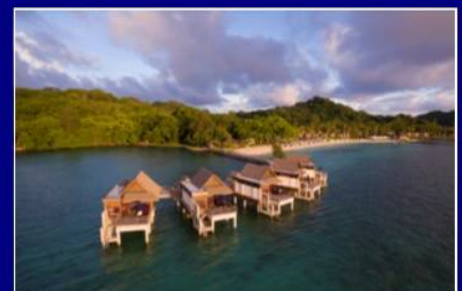

palau pacific resort
like no other island dream!

Palau Wedding

Palau Pacific Resort provides the ideal location for a tropical island wedding. Whether it is a White Beach Wedding or Wedding on the Ocean, be surrounded by the gentle sound of the sea in an intimate setting as you make your everlasting vows of love.

*Stay 4-nights in the Water Bungalow or Suite Room
and receive a complimentary wedding package and much more!*

Suite Wedding Package Includes:

Palau Beach or Gazebo Wedding Package

Spa Sampler for 2 at Elilai Spa

Romantic 5-Course Dinner for 2 at Meduu Ribtal

Daily Buffet Breakfast & Airport Transfer

Ocean Front Suite
\$1,420+19% per night

Beach Front Suite
\$1,420+19% per night

Water Bungalow
\$1,715+19% per night