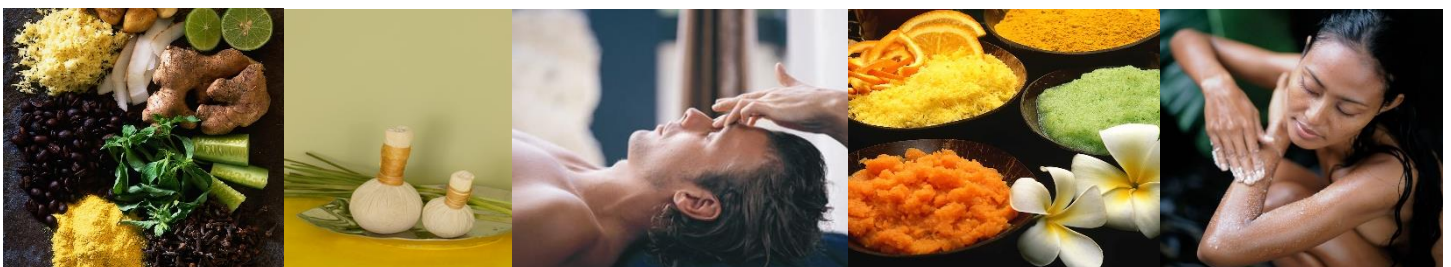

Price is quoted in US Dollars and inclusive of 10% Service Charge and 10% Palau Goods and Services Tax.

Please arrive 15 minutes before your spa treatment is scheduled to begin.

To avoid charges, please honor our 6-hour advance notice cancellation policy.

For reservations, please call ext. 493. Published 01/23